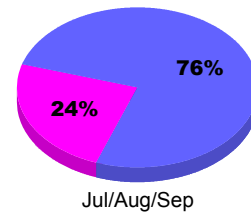

Gender Comparison 2012-2013

Jul/Aug/Sep

Legend: Male (Blue), Female (Magenta)