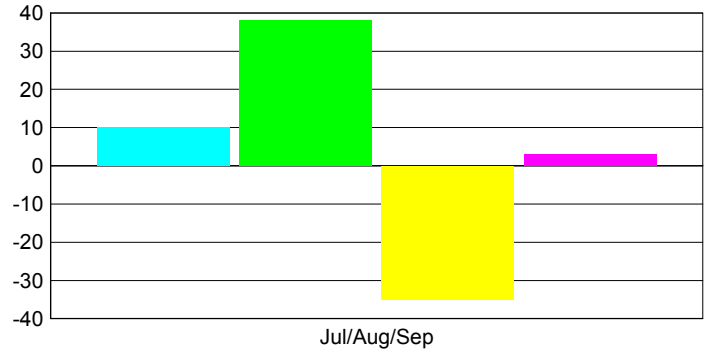

### YTD Status Quo Clubs 2012-2013

Status Quo Clubs Compared to Status Quo Members

Legend: Status Quo Clubs (Cyan), Total Status Quo Members (Green)

## MEMBERSHIP

**Membership Results**  
2012-2013

**Membership**  
2011-2012

Month	Net Memb Goal	Actual New Memb	Actual Dropped Memb	Gain/Loss of Memb	Gain/Loss of Memb
Jul/Aug/Sep	10	38	-35	3	-2
<b>Totals</b>	<b>10</b>	<b>38</b>	<b>-35</b>	<b>3</b>	<b>-2</b>

### Membership Results 2012-2013

Goal, New, Dropped, Gain/Loss

Legend: Goal (Cyan), Actual (Green), Dropped (Yellow), Gain Loss (Magenta)

### Comparison of Membership Gain/Loss

Current Year Compared to the Previous Year

Legend: Current Year (Cyan), Previous Year (Green)